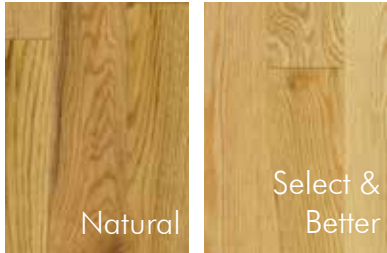

Goodfellow Original Collection offers 4 other species available in natural or different colours.

Dimensions: 3/4" x 3-1/4"
 No Stain Available in 3/4" x 2-1/4"
 60% Semi Gloss Finish
 Aluminum Oxyde Finish
 4 Species Available
 4 Sided Micro Bevel
 Installation: Nailed
 25 Year Residential Warranty
 20' / Box - 800' / Pal

OAK

MAPLE

CHERRY

WALNUT

BIRCH

ASH

GD Original_Other_Species_061.tif

Actual products may vary from colours shown.