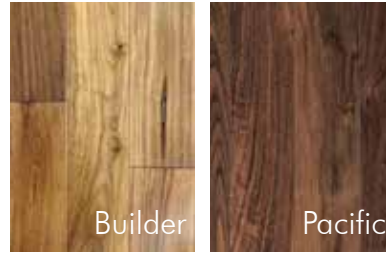

Goodfellow Original Collection offers 4 other species available in natural or different colours.

Dimensions: 3/4" x 3-1/4"
 No Stain Available in 3/4" x 2-1/4"
 60% Semi Gloss Finish
 Aluminum Oxyde Finish
 4 Species Available
 4 Sided Micro Bevel
 Installation: Nailed
 25 Year Residential Warranty
 20' / Box - 800' / Pal

OAK

MAPLE

CHERRY

WALNUT

BIRCH

ASH

GD Original_Other_Species_061.tif

Actual products may vary from colours shown.