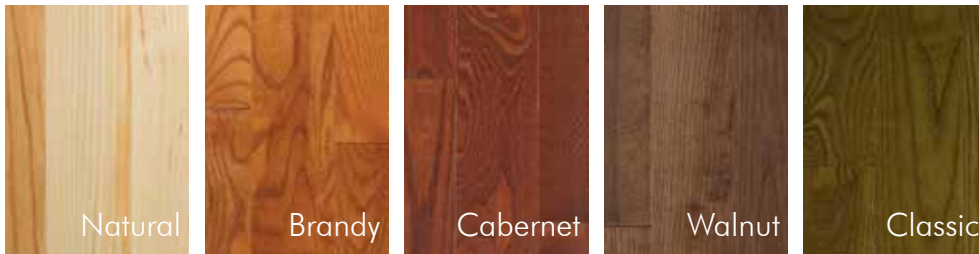

Goodfellow Original Collection offers 4 other species available in natural or different colours.

Dimensions: 3/4" x 3-1/4"
 No Stain Available in 3/4" x 2-1/4"
 60% Semi Gloss Finish
 Aluminum Oxyde Finish
 4 Species Available
 4 Sided Micro Bevel
 Installation: Nailed
 25 Year Residential Warranty
 20' / Box - 800' / Pal

OAK

MAPLE

CHERRY

WALNUT

BIRCH

ASH

GD Original_Other_Species_061.tif

Actual products may vary from colours shown.