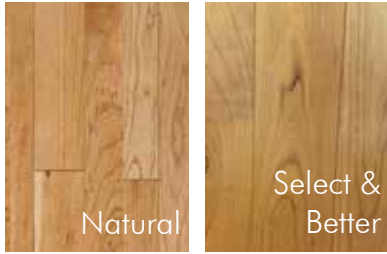

Goodfellow Original Collection offers 4 other species available in natural or different colours.

Dimensions: 3/4" x 3-1/4"
 No Stain Available in 3/4" x 2-1/4"
 60% Semi Gloss Finish
 Aluminum Oxyde Finish
 4 Species Available
 4 Sided Micro Bevel
 Installation: Nailed
 25 Year Residential Warranty
 20' / Box - 800' / Pal

OAK

MAPLE

CHERRY

WALNUT

BIRCH

ASH

GD Original_Other_Species_061.tif

Actual products may vary from colours shown.