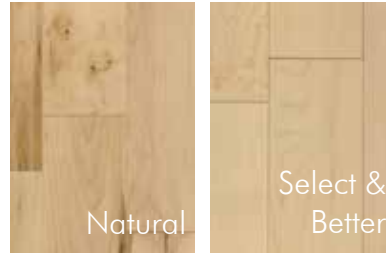

Goodfellow Original Collection offers 4 other species available in natural or different colours.

Dimensions: 3/4" x 3-1/4"
No Stain Available in 3/4" x 2-1/4"
60% Semi Gloss Finish
Aluminum Oxyde Finish
4 Species Available
4 Sided Micro Bevel
Installation: Nailed
25 Year Residential Warranty
20' / Box - 800' / Pal

OAK

MAPLE

CHERRY

WALNUT

BIRCH

ASH

GD Original_Other_Species_061.tif

Actual products may vary from colours shown.